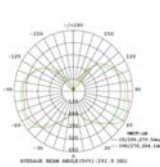

▼ All products company warranty policy statement as our website

LED DOMO Street Lamp

Datesheet

| | | |
|---|-----------|---|
| § | Material: | Aluminium+PC |
| § | Base: | E26 E27 E39 E40 B22 |
| § | CCT: | 2700K-7500K |
| § | CRI: | >Ra 82; >Ra 90 |
| § | Chip: | Samsung SMD 5630 ,5730 |
| § | Driver | Internal : Own 27W-65W External : Meanwell } 80W |

| | Power | 27W | 36W | 45W | 54W | 80W | 100W | 120W |
|--|-------|-----|-----|-----|-----|-----|------|------|
|--|-------|-----|-----|-----|-----|-----|------|------|

| | | | | | | | | |
|---------------------|------|------|------|------|------|------|------|---|
| Thermal glue | ✓ | ✓ | ✓ | ✓ | | | | |
| External Driver | | | | | | ✓ | ✓ | ✓ |
| Heat sink | ✓ | ✓ | ✓ | ✓ | ✓ | ✓ | ✓ | ✓ |
| Length (H) | 200 | 225 | 250 | 265 | 285 | 325 | 360 | |
| Diameter (D) | 93 | 93 | 93 | 93 | 120 | 120 | 120 | |
| Weight | 0.87 | 0.97 | 1.07 | 1.17 | 2.4 | 2.52 | 2.62 | |
| Beam Angle | 360 | 360 | 360 | 360 | 360 | 360 | 360 | |
| Efficiency (lm/w) | ~140 | ~140 | ~140 | ~140 | ~140 | ~140 | ~140 | |
| chip quantity (Pcs) | 81 | 108 | 135 | 162 | 240 | 300 | 336 | |

Size
mm; kg

cal