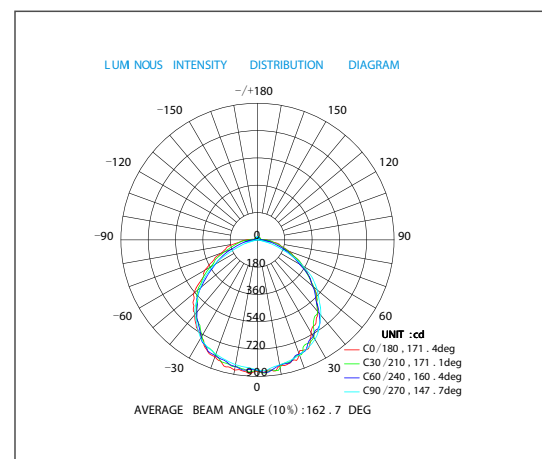

Led & Led
Leader in Led solutions

Data Sheet

Product Name	DOMO PRO ARMATUR S	
Item code	PS65-25	
Dimension	600*91*74mm	
Housing	AL housing+PC cover+AL board	
LED Type	SMD 2835	
LED Qty	PCS	144
CRI	Ra	70-85
Luminous Flux (LM)	Striped	2500-2700
	Frosted	2400-2600
Luminous Intensity (LUX) (5000-5500K)	1M	840-880
	2M	200-220
	3M	90-100
Luminous Efficiency	LM/W	95-110
Input Voltage (AC)	V	AC100-240
Working Voltage(DC)	V	DC36-42
Driving Current	mA	600
Power Factor	PF	>0.95
Viewing Angle	Degree	120
Ambient Temp	☒	-20~+45
Humidity	<95%	
Waterproof	/	IP65
Warranty	year	3
Color Temp (K)	3000-6500K	
Package	Carton Size: 680*260*300mm 6PCS/carton Weight: 10Kg	

Optical Parameter

Data Sheet

Product Name	DOMO PRO ARMATUR S	
Item code	PS65-40	
Dimension	1200*91*74 mm	
Housing	AL housing+PC cover+AL board	
LED Type	SMD 2835	
LED Qty	PCS	240
CRI	Ra	70-85
Luminous Flux (LM)	Striped	4000-4400
	Frosted	3800-4200
Luminous Intensity (LUX) (5000-5500K)	1M	1330-1400
	2M	330-350
	3M	147-160
Luminous Efficiency	LM/W	95-110
Input Voltage (AC)	V	AC100-240
Working Voltage(DC)	V	DC36-42
Driving Current	mA	960
Power Factor	PF	>0.95
Viewing Angle	Degree	120
Ambient Temp	☒	-20~+45
Humidity	<95%	
Waterproof	/	IP65
Warranty	year	3
Color Temp (K)	3000-6500K	
Package	Carton Size: 1280*260*300mm 6PCS/carton Weight:16Kg	

Optical Parameter

Data Sheet

Product Name	DOMO PRO ARMATUR S	
Item code	PS65-50	
Dimension	1500*91*74 mm	
Housing	AL housing+PC cover+AL board	
LED Type	SMD 2835	
LED Qty	PCS	288
CRI	Ra	70-85
Luminous Flux (LM)	Striped	4800-5200
	Frosted	4700-5000
Luminous Intensity (LUX) (5000-5500K)	1M	1760-1900
	2M	440-470
	3M	200-210
Luminous Efficiency	LM/W	95-110
Input Voltage (AC)	V	AC100-240
Working Voltage(DC)	V	DC36-42
Driving Current	mA	1200
Power Factor	PF	>0.95
Viewing Angle	Degree	120
Ambient Temp	☒	-20~+45
Humidity	<95%	
Waterproof	/	IP65
Warranty	year	3
Color Temp (K)	3000-6500K	
Package	Carton Size: 1580*260*300mm 6PCS/carton Weight:20Kg	