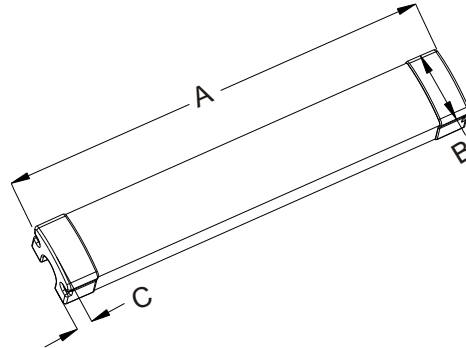

Optical Parameter

Data Sheet

Product Name	DOMO PRO ARMATUR S	
Item code	PS65-40	
Dimension	1200*91*74 mm	
Housing	AL housing+PC cover+AL board	
LED Type	SMD 2835	
LED Qty	PCS	240
CRI	Ra	70-85
Luminous Flux (LM)	Striped	4000-4400
	Frosted	3800-4200
Luminous Intensity (LUX) (5000-5500K)	1M	1330-1400
	2M	330-350
	3M	147-160
Luminous Efficiency	LM/W	95-110
Input Voltage (AC)	V	AC100-240
Working Voltage(DC)	V	DC36-42
Driving Current	mA	960
Power Factor	PF	>0.95
Viewing Angle	Degree	120
Ambient Temp	☒	-20~+45
Humidity	<95%	
Waterproof	/	IP65
Warranty	year	3
Color Temp (K)	3000-6500K	
Package	Carton Size: 1280*260*300mm 6PCS/carton Weight:16Kg	

Optical Parameter

Data Sheet

Product Name	DOMO PRO ARMATUR S	
Item code	PS65-50	
Dimension	1500*91*74 mm	
Housing	AL housing+PC cover+AL board	
LED Type	SMD 2835	
LED Qty	PCS	288
CRI	Ra	70-85
Luminous Flux (LM)	Striped	4800-5200
	Frosted	4700-5000
Luminous Intensity (LUX) (5000-5500K)	1M	1760-1900
	2M	440-470
	3M	200-210
Luminous Efficiency	LM/W	95-110
Input Voltage (AC)	V	AC100-240
Working Voltage(DC)	V	DC36-42
Driving Current	mA	1200
Power Factor	PF	>0.95
Viewing Angle	Degree	120
Ambient Temp	☒	-20~+45
Humidity	<95%	
Waterproof	/	IP65
Warranty	year	3
Color Temp (K)	3000-6500K	
Package	Carton Size: 1580*260*300mm 6PCS/carton Weight:20Kg	

Optical Parameter

Dimension

DOMO PRO ARMATUR S

length	A		B		C
	Min.mm	Min.mm	Max.mm	Max.mm	Min.mm
600	600	91	92		74
1200	1200	91	92		74
1500	1500	91	92		74

Installation