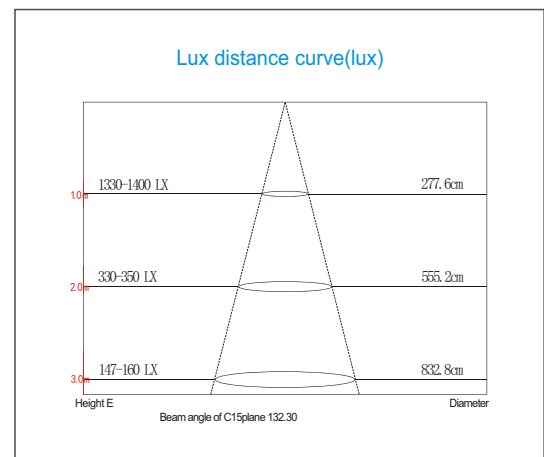

Led & Led
Leader in Led solutions

Data Sheet

Product Name	DOMO PRO ARMATUR S	
Item code	PS65-25	
Dimension	600*91*74mm	
Housing	AL housing+PC cover+AL board	
LED Type	SMD 2835	
LED Qty	PCS	144
CRI	Ra	70-85
Luminous Flux (LM)	Striped	2500-2700
	Frosted	2400-2600
Luminous Intensity (LUX) (5000-5500K)	1M	840-880
	2M	200-220
	3M	90-100
Luminous Efficiency	LM/W	95-110
Input Voltage (AC)	V	AC100-240
Working Voltage(DC)	V	DC36-42
Driving Current	mA	600
Power Factor	PF	>0.95
Viewing Angle	Degree	120
Ambient Temp	☒	-20~+45
Humidity	<95%	
Waterproof	/	IP65
Warranty	year	3
Color Temp (K)	3000-6500K	
Package	Carton Size: 680*260*300mm 6PCS/carton Weight: 10Kg	

Optical Parameter

Data Sheet

Product Name	DOMO PRO ARMATUR S	
Item code	PS65-40	
Dimension	1200*91*74 mm	
Housing	AL housing+PC cover+AL board	
LED Type	SMD 2835	
LED Qty	PCS	240
CRI	Ra	70-85
Luminous Flux (LM)	Striped	4000-4400
	Frosted	3800-4200
Luminous Intensity (LUX) (5000-5500K)	1M	1330-1400
	2M	330-350
	3M	147-160
Luminous Efficiency	LM/W	95-110
Input Voltage (AC)	V	AC100-240
Working Voltage(DC)	V	DC36-42
Driving Current	mA	960
Power Factor	PF	>0.95
Viewing Angle	Degree	120
Ambient Temp	☒	-20~+45
Humidity	<95%	
Waterproof	/	IP65
Warranty	year	3
Color Temp (K)	3000-6500K	
Package	Carton Size: 1280*260*300mm 6PCS/carton Weight:16Kg	

Optical Parameter

Data Sheet

Product Name	DOMO PRO ARMATUR S	
Item code	PS65-50	
Dimension	1500*91*74 mm	
Housing	AL housing+PC cover+AL board	
LED Type	SMD 2835	
LED Qty	PCS	288
CRI	Ra	70-85
Luminous Flux (LM)	Striped	4800-5200
	Frosted	4700-5000
Luminous Intensity (LUX) (5000-5500K)	1M	1760-1900
	2M	440-470
	3M	200-210
Luminous Efficiency	LM/W	95-110
Input Voltage (AC)	V	AC100-240
Working Voltage(DC)	V	DC36-42
Driving Current	mA	1200
Power Factor	PF	>0.95
Viewing Angle	Degree	120
Ambient Temp	☒	-20~+45
Humidity	<95%	
Waterproof	/	IP65
Warranty	year	3
Color Temp (K)	3000-6500K	
Package	Carton Size: 1580*260*300mm 6PCS/carton Weight:20Kg	