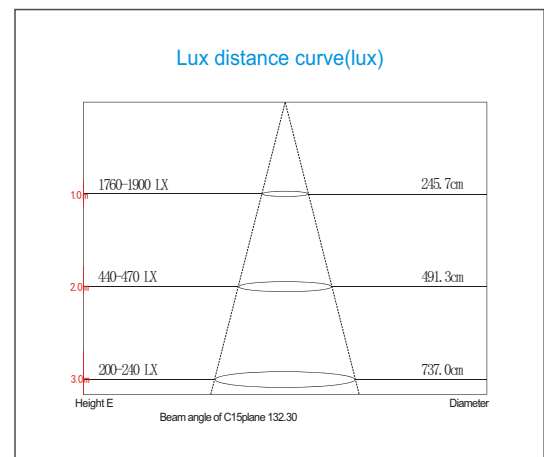

Data Sheet

Product Name	DOMO PRO ARMATUR S	
Item code	PS65-50	
Dimension	1500*91*74 mm	
Housing	AL housing+PC cover+AL board	
LED Type	SMD 2835	
LED Qty	PCS	288
CRI	Ra	70-85
Luminous Flux (LM)	Striped	4800-5200
	Frosted	4700-5000
Luminous Intensity (LUX) (5000-5500K)	1M	1760-1900
	2M	440-470
	3M	200-210
Luminous Efficiency	LM/W	95-110
Input Voltage (AC)	V	AC100-240
Working Voltage(DC)	V	DC36-42
Driving Current	mA	1200
Power Factor	PF	>0.95
Viewing Angle	Degree	120
Ambient Temp	☒	-20~+45
Humidity	<95%	
Waterproof	/	IP65
Warranty	year	3
Color Temp (K)	3000-6500K	
Package	Carton Size: 1580*260*300mm 6PCS/carton Weight:20Kg	

Optical Parameter