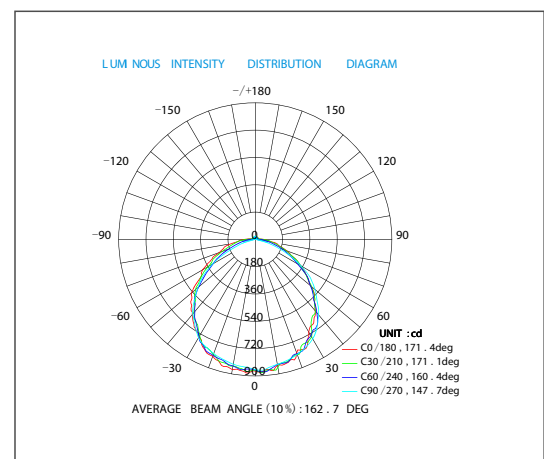

Optical Parameter

Data Sheet

Product Name	DOMO PRO ARMATUR S	
Item code	PS65-40	
Dimension	1200*91*74 mm	
Housing	AL housing+PC cover+AL board	
LED Type	SMD 2835	
LED Qty	PCS	240
CRI	Ra	70-85
Luminous Flux (LM)	Striped	4000-4400
	Frosted	3800-4200
Luminous Intensity (LUX) (5000-5500K)	1M	1330-1400
	2M	330-350
	3M	147-160
Luminous Efficiency	LM/W	95-110
Input Voltage (AC)	V	AC100-240
Working Voltage(DC)	V	DC36-42
Driving Current	mA	960
Power Factor	PF	>0.95
Viewing Angle	Degree	120
Ambient Temp	☒	-20~+45
Humidity	<95%	
Waterproof	/	IP65
Warranty	year	3
Color Temp (K)	3000-6500K	
Package	Carton Size: 1280*260*300mm 6PCS/carton Weight:16Kg	

Optical Parameter

Data Sheet

Product Name	DOMO PRO ARMATUR S	
Item code	PS65-50	
Dimension	1500*91*74 mm	
Housing	AL housing+PC cover+AL board	
LED Type	SMD 2835	
LED Qty	PCS	288
CRI	Ra	70-85
Luminous Flux (LM)	Striped	4800-5200
	Frosted	4700-5000
Luminous Intensity (LUX) (5000-5500K)	1M	1760-1900
	2M	440-470
	3M	200-210
Luminous Efficiency	LM/W	95-110
Input Voltage (AC)	V	AC100-240
Working Voltage(DC)	V	DC36-42
Driving Current	mA	1200
Power Factor	PF	>0.95
Viewing Angle	Degree	120
Ambient Temp	☒	-20~+45
Humidity	<95%	
Waterproof	/	IP65
Warranty	year	3
Color Temp (K)	3000-6500K	
Package	Carton Size: 1580*260*300mm 6PCS/carton Weight:20Kg	

Optical Parameter

Dimension

DOMO PRO ARMATUR S

length	A		B		C
	Min.mm	Min.mm	Max.mm	Max.mm	Min.mm
600	600	91	92		74
1200	1200	91	92		74
1500	1500	91	92		74

Installation