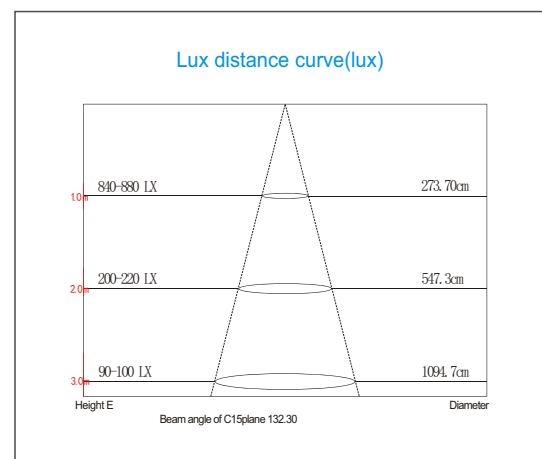

Led & Led

Leader in Led solutions

SPECIFICATION

Why choose LED DOMO PRO ARMATUR S?

- ▶ Own complete production lines to ensure the best quality and cost control
- ▶ Complete patent design in housing, end cap and construction
- ▶ 220 degree light-emitting view angle
- ▶ Low constant current to drive the LED to ensure the long lifespan and low light decay
- ▶ 3 years warranty
- ▶ Maximum 15 pcs can be connected in series

Led & Led
Leader in Led solutions

Data Sheet

Product Name	DOMO PRO ARMATUR S	
Item code	PS65-25	
Dimension	600*91*74mm	
Housing	AL housing+PC cover+AL board	
LED Type	SMD 2835	
LED Qty	PCS	144
CRI	Ra	70-85
Luminous Flux (LM)	Striped	2500-2700
	Frosted	2400-2600
Luminous Intensity (LUX) (5000-5500K)	1M	840-880
	2M	200-220
	3M	90-100
Luminous Efficiency	LM/W	95-110
Input Voltage (AC)	V	AC100-240
Working Voltage(DC)	V	DC36-42
Driving Current	mA	600
Power Factor	PF	>0.95
Viewing Angle	Degree	120
Ambient Temp	☒	-20~+45
Humidity	<95%	
Waterproof	/	IP65
Warranty	year	3
Color Temp (K)	3000-6500K	
Package	Carton Size: 680*260*300mm 6PCS/carton Weight: 10Kg	

Optical Parameter

Data Sheet

Product Name	DOMO PRO ARMATUR S	
Item code	PS65-40	
Dimension	1200*91*74 mm	
Housing	AL housing+PC cover+AL board	
LED Type	SMD 2835	
LED Qty	PCS	240
CRI	Ra	70-85
Luminous Flux (LM)	Striped	4000-4400
	Frosted	3800-4200
Luminous Intensity (LUX) (5000-5500K)	1M	1330-1400
	2M	330-350
	3M	147-160
Luminous Efficiency	LM/W	95-110
Input Voltage (AC)	V	AC100-240
Working Voltage(DC)	V	DC36-42
Driving Current	mA	960
Power Factor	PF	>0.95
Viewing Angle	Degree	120
Ambient Temp	☒	-20~+45
Humidity	<95%	
Waterproof	/	IP65
Warranty	year	3
Color Temp (K)	3000-6500K	
Package	Carton Size: 1280*260*300mm 6PCS/carton Weight:16Kg	