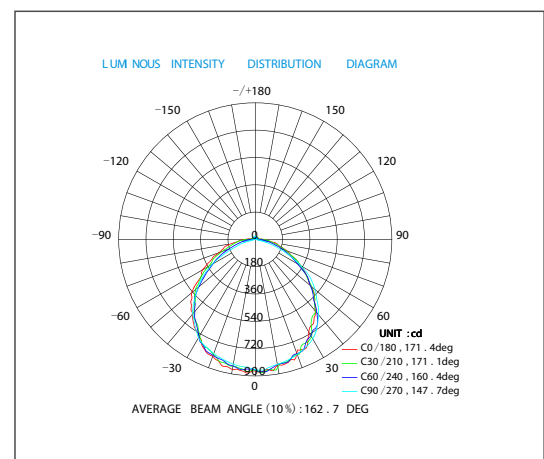

Led & Led
Leader in Led solutions

Data Sheet

Product Name	DOMO PRO ARMATUR S	
Item code	PS65-25	
Dimension	600*91*74mm	
Housing	AL housing+PC cover+AL board	
LED Type	SMD 2835	
LED Qty	PCS	144
CRI	Ra	70-85
Luminous Flux (LM)	Striped	2500-2700
	Frosted	2400-2600
Luminous Intensity (LUX) (5000-5500K)	1M	840-880
	2M	200-220
	3M	90-100
Luminous Efficiency	LM/W	95-110
Input Voltage (AC)	V	AC100-240
Working Voltage(DC)	V	DC36-42
Driving Current	mA	600
Power Factor	PF	>0.95
Viewing Angle	Degree	120
Ambient Temp	☒	-20~+45
Humidity	<95%	
Waterproof	/	IP65
Warranty	year	3
Color Temp (K)	3000-6500K	
Package	Carton Size: 680*260*300mm 6PCS/carton Weight: 10Kg	

Optical Parameter

Data Sheet

Product Name	DOMO PRO ARMATUR S	
Item code	PS65-40	
Dimension	1200*91*74 mm	
Housing	AL housing+PC cover+AL board	
LED Type	SMD 2835	
LED Qty	PCS	240
CRI	Ra	70-85
Luminous Flux (LM)	Striped	4000-4400
	Frosted	3800-4200
Luminous Intensity (LUX) (5000-5500K)	1M	1330-1400
	2M	330-350
	3M	147-160
Luminous Efficiency	LM/W	95-110
Input Voltage (AC)	V	AC100-240
Working Voltage(DC)	V	DC36-42
Driving Current	mA	960
Power Factor	PF	>0.95
Viewing Angle	Degree	120
Ambient Temp	☒	-20~+45
Humidity	<95%	
Waterproof	/	IP65
Warranty	year	3
Color Temp (K)	3000-6500K	
Package	Carton Size: 1280*260*300mm 6PCS/carton Weight:16Kg	

Optical Parameter

Data Sheet

Product Name	DOMO PRO ARMATUR S	
Item code	PS65-50	
Dimension	1500*91*74 mm	
Housing	AL housing+PC cover+AL board	
LED Type	SMD 2835	
LED Qty	PCS	288
CRI	Ra	70-85
Luminous Flux (LM)	Striped	4800-5200
	Frosted	4700-5000
Luminous Intensity (LUX) (5000-5500K)	1M	1760-1900
	2M	440-470
	3M	200-210
Luminous Efficiency	LM/W	95-110
Input Voltage (AC)	V	AC100-240
Working Voltage(DC)	V	DC36-42
Driving Current	mA	1200
Power Factor	PF	>0.95
Viewing Angle	Degree	120
Ambient Temp	☒	-20~+45
Humidity	<95%	
Waterproof	/	IP65
Warranty	year	3
Color Temp (K)	3000-6500K	
Package	Carton Size: 1580*260*300mm 6PCS/carton Weight:20Kg	