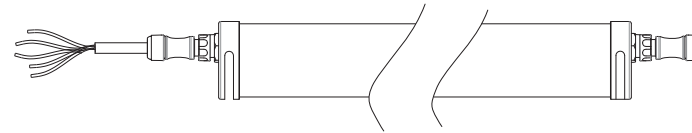

0/1-10V Dimmable Tri-proof LED Lamp

(EU market-5 pole cable)   (US market-5 pole cable)

L:	Brown	Black
N:	Blue	White
E:	Yellow-green	Green
DIM+:	Black	Red
DIM-:	Gray	Orange