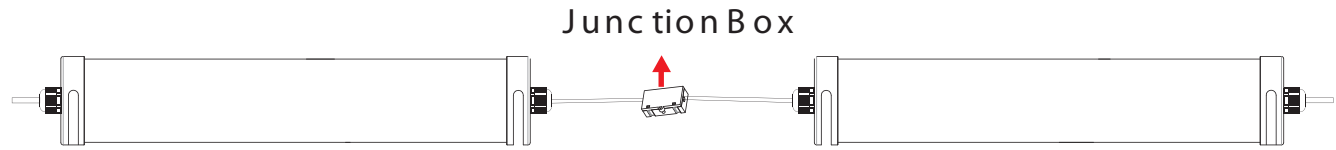

Flexibility in connections

Option A

Fit for single or series connection