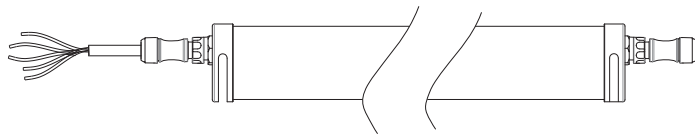

DALI Dimmable Tri-proof LED Lamp

(EU market-5 pole cable)   (US market-5 pole cable)

L:	Brown	Black
N:	Blue	White
E:	Yellow-green	Green
DA:	Black	Red
DA:	Gray	Orange