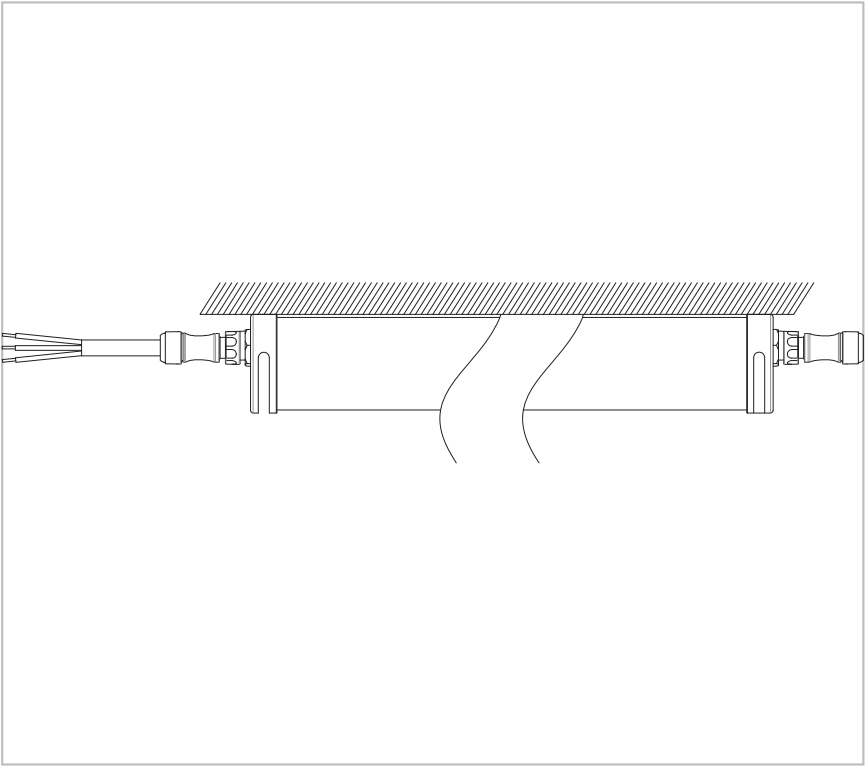

## 0/1-10V Dimmable Tri-proof LED Lamp

(EU market-5 pole cable)      (US market-5 pole cable)

L:	Brown	Black
N:	Blue	White
E:	Yellow-green	Green
DIM+:	Black	Red
DIM-:	Gray	Orange

## DALI Dimmable Tri-proof LED Lamp

(EU market-5 pole cable)      (US market-5 pole cable)

L:	Brown	Black
N:	Blue	White
E:	Yellow-green	Green
DA:	Black	Red
DA:	Gray	Orange

Ceiling Mounted Installation

Suspended Installation