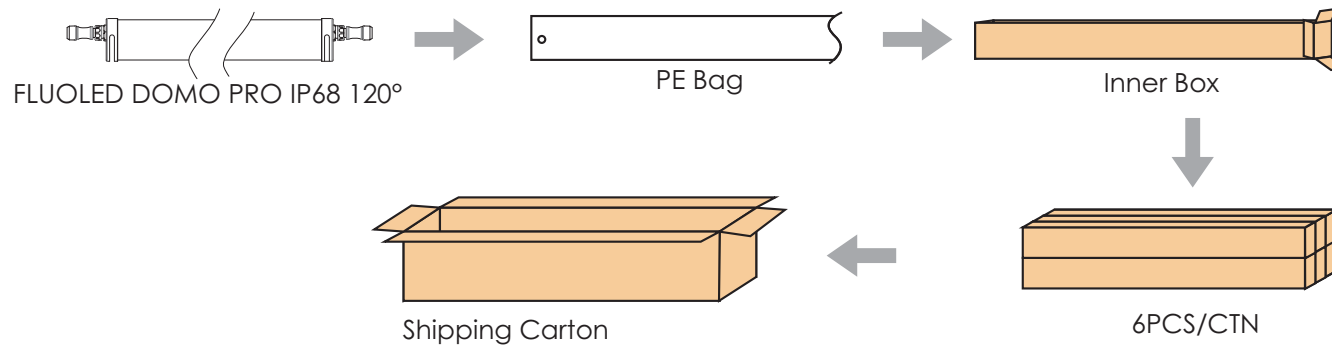

Package

Item code	Dimension	Carton Size	N.W./PC	G.W./CTN
IP68-20W-IK	690*74*78mm	700*165*250mm	1.2kg	9kg
IP68-40W-IK	1290*74*78mm	1300*165*250mm	2.2kg	16kg
IP68-50W-IK	1590*74*78mm	1600*165*250mm	2.7kg	20kg

Reminding: Do not install this lamp into water directly to avoid any potential safety risks caused by AC input.

All the above information is subject to the final interpretation of LED Light Scandinavia AB.