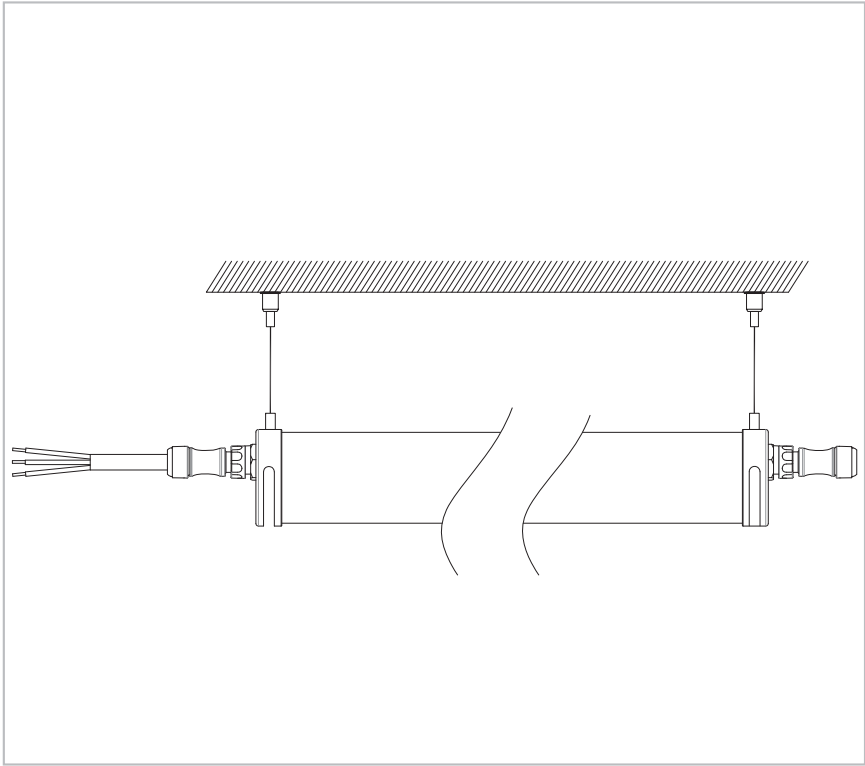

## 0/1-10V Dimmable Tri-proof LED Lamp

(EU market-5 pole cable)      (US market-5 pole cable)

L:	Brown	Black
N:	Blue	White
E:	Yellow-green	Green
DIM+:	Black	Red
DIM-:	Gray	Orange

## DALI Dimmable Tri-proof LED Lamp

(EU market-5 pole cable)      (US market-5 pole cable)

L:	Brown	Black
N:	Blue	White
E:	Yellow-green	Green
DA:	Black	Red
DA:	Gray	Orange

Ceiling Mounted Installation

Suspended Installation