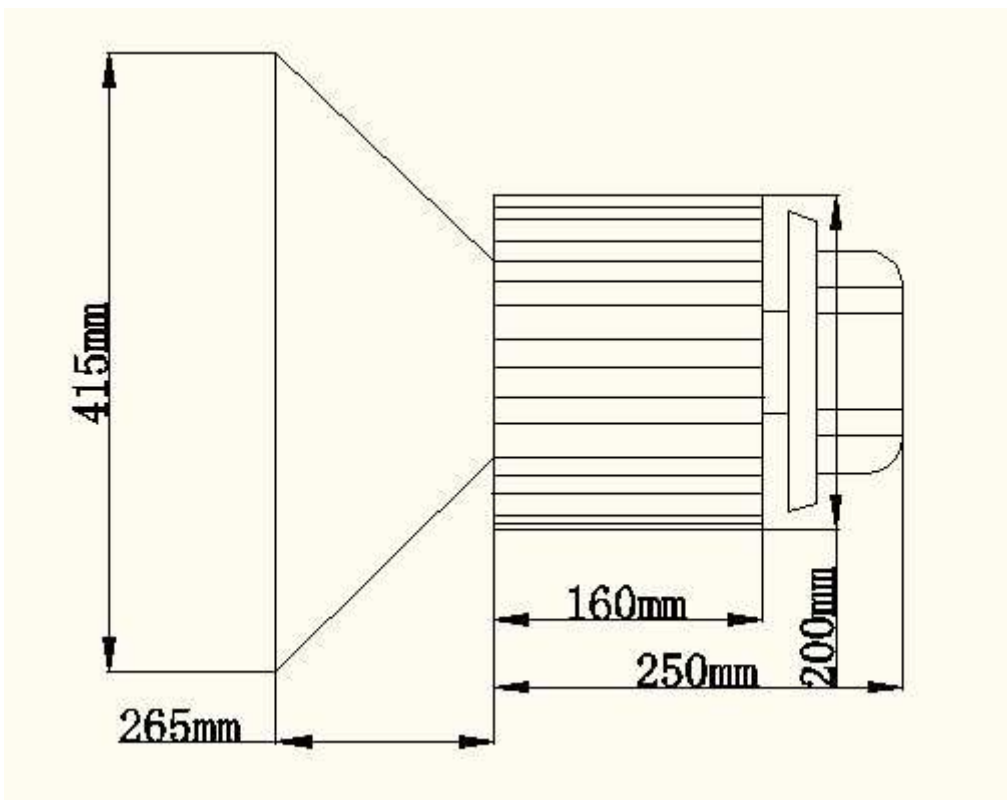

LED INDUSTRY 120W DATASHEET

LED & LED

Picture of real products

Dimension (mm)

● Features		
Item	Parameter range	
output power	120W	
Dimension	200mm*250mm+265mm	
LED Amount	120PCS	
CRI	≥75%	
CCT	5500K-6000K	
Lifespan	≥40000 Hours	
Luminous Flux	≥10000LM	
Irritation Angle	45°/90°/120°	
Net Weight	9.4kg	
Gross Weight	10kg。	
Light fix finestra		
Packing Specifications	47*47*58cm	
Installation Height	4M-12M	
● technical request		
item	units	Parameter range
working environment	°C	-37°C – +55°C
Working humidity		≥95%
storage condition	°C	-40°C-80°C
Input voltage	V	AC120V-277V/50Hz/60HZ
Input current	A	0.55A/220V
Waterproof	IP42	

●LED (LED Parameter range)

		LED	LED	LED
		120lm/@350ma	3.2V	120°

● Features

- A、◦ Saving up to 80%,
- B、◦ Lifespan≥40000 hrs
- C、LED◦ Green light sources
- D、◦ Lowest maintenance charge
- E、◦ Patented Products
- F、◦ Easy to install : Need just connect to power supply