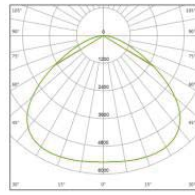

Photometry

H00128

Mounting Options

Dimensions

Unit:mm