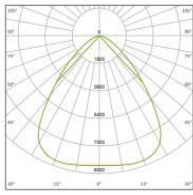

Photometry

H00125

Mounting Options

Dimensions

Unit:mm