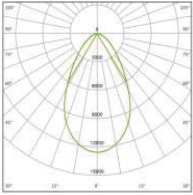

Photometry

H00129