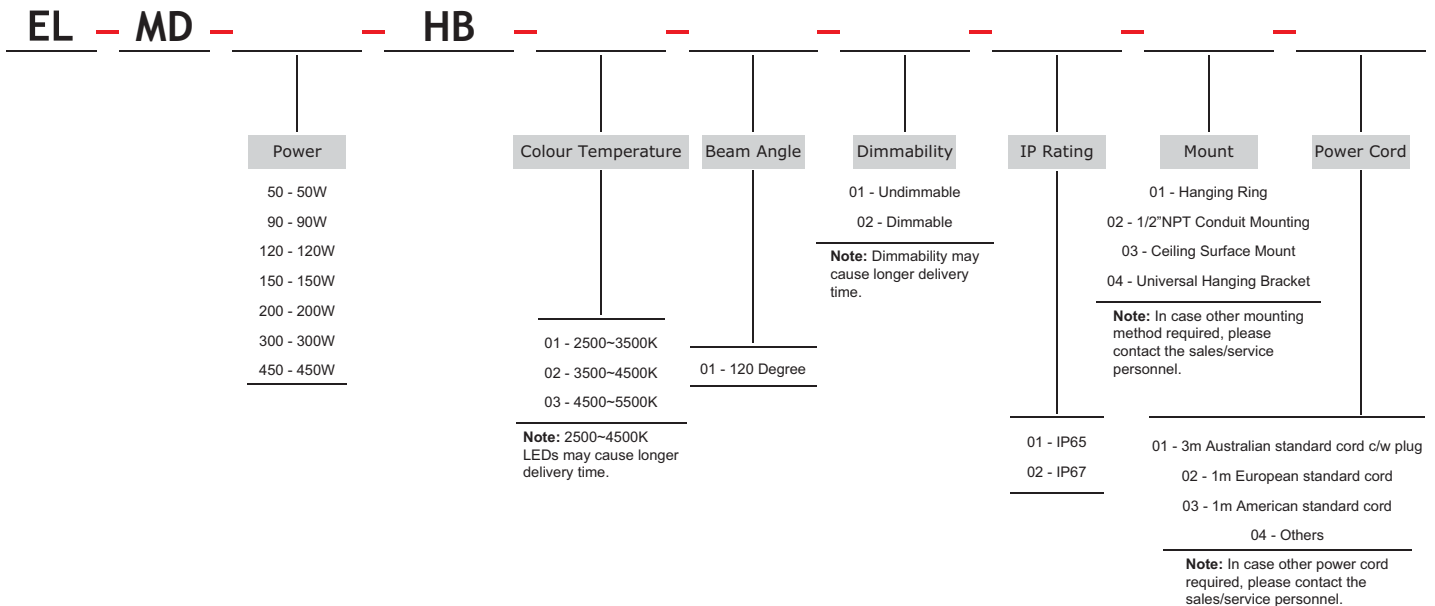

1. Well packaged parts and pieces for complete fixture assembly;
2. Substantial saving in customs duties and lower shipping cost.

C

LED Light Engine c/w Driver

1. The IP65/IP67 light engine comes with Meanwell driver;
2. DIY your light fixture with E-Lite light engine easily;
3. Two types of light engine, 30W and 50W, at your choice.

D

LED Light Engine Core

1. The IP65/IP67 light engine does not include driver;
2. As easy-for-use spare for quick repair or replacement;
3. Two types of light engine, 30W and 50W, at your choice.

Innovation . Integrity

Ordering Information – LED High Bays

Ordering Example: *EL-MD-150-HB-03-01-01-01-03*

Ordering Information – LED Light Engine

Ordering Example: *EL-MD-50-03-01-01*