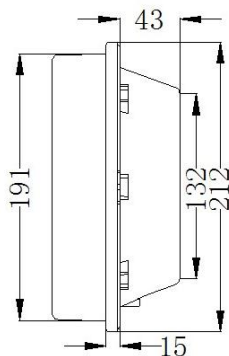

Installation Sketch:

Address
LED Light Scandinavia AB
Lerklockan 8
739 93 Riddarhyttan
Sweden
Phone
+46 (0)73-679 35 50

Company headquarters
Riddarhyttan
Bank
Handelsbanken
IBAN
SE09 6000 0000 0008 0664 0448
BIC
HANDSESS

Bankgiro
548-7319
Organization no
556968-1157
VAT number
SE556968115701
Holds F-tax certificate

Internet
www.ledochled.se
E-mail
info@ledochled.se
Terms & delivery conditions
www.ledochled.se/villkor