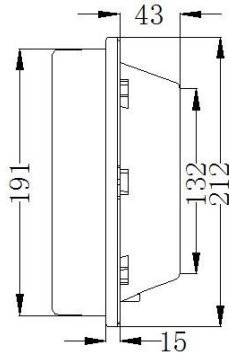

Installation Sketch:

Address
LED Light Scandinavia AB
Lerklockan 8
739 93 Riddarhyttan
Sweden
Phone
+46 (0)73-679 35 50

Company headquarters
Riddarhyttan
Bank
Handelsbanken
IBAN
SE09 6000 0000 0008 0664 0448
BIC
HANDSESS

Bankgiro
548-7319
Organization no
556968-1157
VAT number
SE556968115701
Holds F-tax certificate

Internet
www.ledochled.se
E-mail
info@ledochled.se
Terms & delivery conditions
www.ledochled.se/villkor