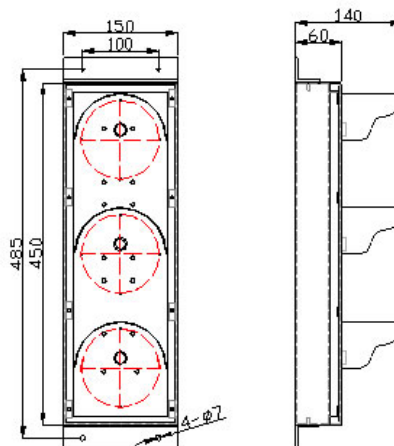

Ø100 mm LED Traffic Lights Model No.: TP100x3

Novel design with beautiful appearance
Low power consumption
High efficiency and brightness
Large viewing angle
Long lifespan: 80 000 hours
Multi-layer sealed and waterproof

Product Features

Visual distance: ≥ 300 m
Housing: Aluminum, Alloy steel, Polycarbonate
Sun visor: Aluminum / Alloy steel
Exclusive optical lens and good color uniformity

Long viewing distance
Wide temperature: $-40^{\circ}\text{C} \sim +80^{\circ}\text{C}$
CE, IP55, ITE Standard, RoHS, TUV, UL, EMC, LVD, WEEE, Swedish standard SS-EN 12368:2006

Technical Parameters:

Article Number	Color	LED Qty	Light Intensity	Wave Length	Viewing Angle L/R	Viewing Angle U/D	Power	Working Voltage	Housing Material
TP100x3	Red	45	$\leq 150\text{cd}$	$625 \pm 5 \text{ nm}$	30°	30°	5W	11-30VDC/VAC 85V-265VAC, 50/60HZ	Aluminum, Alloy steel, PC, UV resistant
	Yellow		$\leq 180\text{cd}$	$590 \pm 2 \text{ nm}$					
	Green		$\leq 300\text{cd}$	$505 \pm 2 \text{ nm}$					

Packing Info:

Carton Size	QTY	GW	NW	Wrapper	Volume (m3)
0,52 * 0,22 * 0,23 m	2 pcs /carton box	5,0 kg	4,0 kg	K=K carton	0,026

Packing List:

Name	Light	L Bracket	Sun Visor	M4×10 Screw	Terminal Cover & Terminal Cover Gasket	Using Manual
Qty. (pcs)	3	2	3	4	1	1

Installation Sketch:

Address
Baiona AB
Hagagatan 34
113 47 Stockholm
Sweden
Phone
+46 (0)73-679 35 50

Company headquarters
Stockholm
Bank
Handelsbanken
IBAN
SE78 6000 0000 0005 9016 1881
BIC
HANDSESS

Bankgiro
5456-5197
Organization no
559243-2479
VAT number
SE559243247901
Holds F-tax certificate

Internet
www.ledochled.se
E-mail
info@ledochled.se
Terms & delivery conditions
www.ledochled.se/villkor