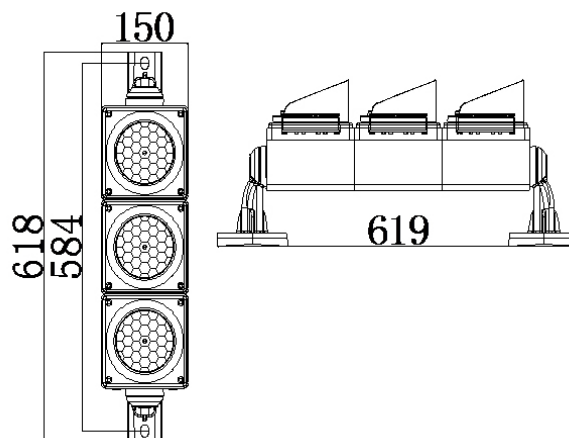

Installation Sketch:

Address
LED Light Scandinavia AB
Lerklockan 8
739 93 Riddarhyttan
Sweden
Phone
+46 (0)73-679 35 50

Company headquarters
Riddarhyttan
Bank
Handelsbanken
IBAN
SE09 6000 0000 0008 0664 0448
BIC
HANDSESS

Bankgiro
548-7319
Organization no
556968-1157
VAT number
SE556968115701
Holds F-tax certificate

Internet
www.ledochled.se
E-mail
info@ledochled.se
Terms & delivery conditions
www.ledochled.se/villkor