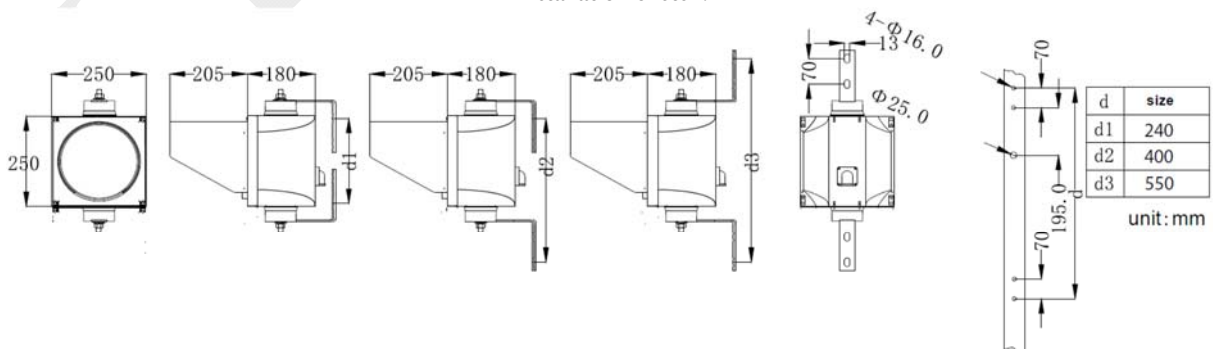

Installation Sketch:

Elevation

right view(1)

right view(2)

right view(3)

back view

Light pole Installation Holes Chart

Address
LED Light Scandinavia AB
Lerklockan 8
739 93 Riddarhyttan
Sweden
Phone
+46 (0)73-679 35 50

Company headquarters
Riddarhyttan
Bank
Handelsbanken
IBAN
SE09 6000 0000 0008 0664 0448
BIC
HANDSESS

Bankgiro
548-7319
Organization no
556968-1157
VAT number
SE556968115701
Holds F-tax certificate

Internet
www.ledochled.se
E-mail
info@ledochled.se
Terms & delivery conditions
www.ledochled.se/villkor