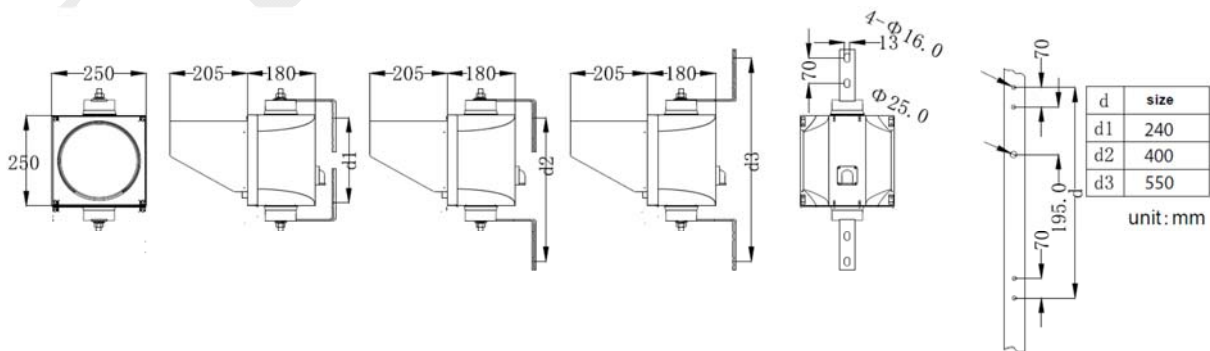

Installation Sketch:

Elevation

right view(1)

right view(2)

right view(3)

back view

Light pole Installation Holes Chart

Address
LED Light Scandinavia AB
Lerklockan 8
739 93 Riddarhyttan
Sweden
Phone
+46 (0)73-679 35 50

Company headquarters
Riddarhyttan
Bank
Handelsbanken
IBAN
SE09 6000 0000 0008 0664 0448
BIC
HANDSESS

Bankgiro
548-7319
Organization no
556968-1157
VAT number
SE556968115701
Holds F-tax certificate

Internet
www.ledochled.se
E-mail
info@ledochled.se
Terms & delivery conditions
www.ledochled.se/villkor