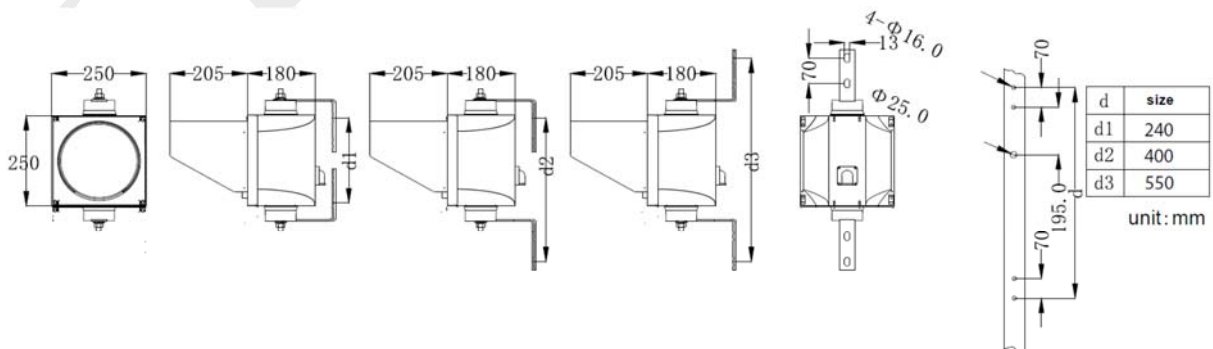

Installation Sketch:

Elevation

right view(1)

right view(2)

right view(3)

back view

Light pole Installation Holes Chart

Address
Baiona AB
Hagagatan 34
113 47 Stockholm
Sweden
Phone
+46 (0)73-679 35 50

Company headquarters
Stockholm
Bank
Handelsbanken
IBAN
SE78 6000 0000 0005 9016 1881
BIC
HANDSESS

Bankgiro
5456-5197
Organization no
559243-2479
VAT number
SE559243247901
Holds F-tax certificate

Internet
www.ledochled.se
E-mail
info@ledochled.se
Terms & delivery conditions
www.ledochled.se/villkor