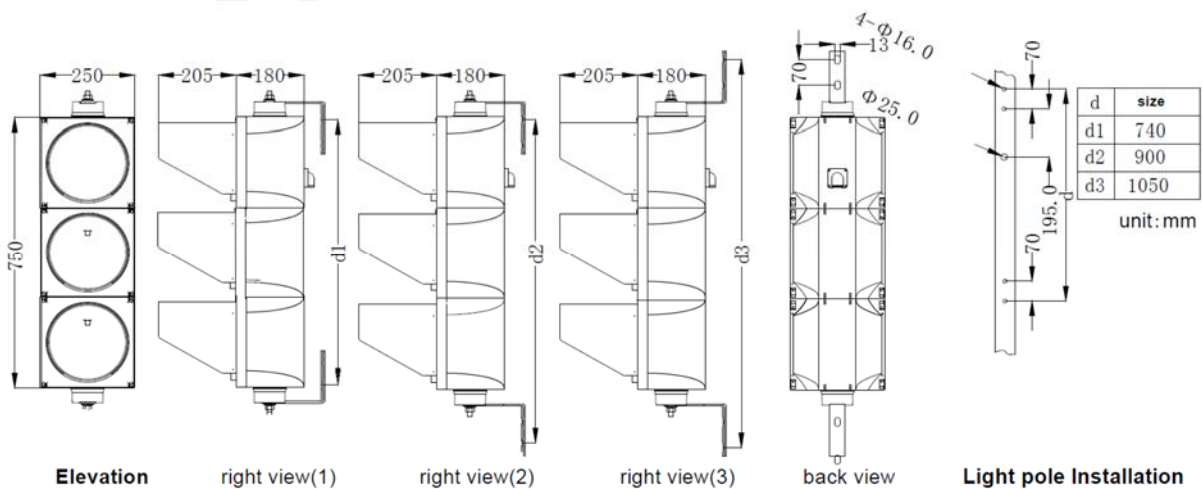

Ø200 mm LED Traffic Lights Model No.: TP200x3-HE

Product Features

Novel design with beautiful appearance
Low power consumption
High efficiency and brightness
Large viewing angle
Long lifespan: 80 000 hours
Multi-layer sealed and waterproof

Long viewing distance
Visual distance: >400m
Housing: GE UV resistance Polycarbonate
Signal Module: Light-weighted with ultrathin design, Multi-layer sealed, water and dust proof, anti-vibration, Exclusive

optical lens and good color uniformity
Wide temperature: -40°C~+80°C
Sun visor: Polycarbonate
CE, IP55, ITE Standard, RoHS, TUV, UL, EMC, LVD, WEEE, Swedish standard SS-EN 12368:2006

Technical Parameters:

Article Number	Color	LED Qty	Light Intensity	Wave Length	Viewing Angle L/R	Viewing Angle U/D	Power	Working Voltage	Housing Material
TP200x3-HE	Red	6	≤400cd	625±5 nm	30°	30°	7W	11-30VDC/VAC 85V-265VAC, 50/60HZ	PC, UV resistant
	Yellow		≤400cd	590±2 nm					
	Green		≤600cd	505±2 nm					

Packing Info:

Carton Size	QTY	GW	NW	Wrapper	Volume (m3)
0,91 * 0,33 * 0,23 m	1 pcs /carton box	6,86 kg	8,0 kg	K=K carton	0,07

Packing List:

Name	Light	L Bracket	Sun Visor	M4×10 Screw	M4×20 Screw	Terminal Cover & Terminal Cover Gasket	Using Manual
Qty. (pcs)	3	2	3	12	4	1	1

Installation Sketch:

Address
LED Light Scandinavia AB
Lerklockan 8
739 93 Riddarhyttan
Sweden
Phone
+46 (0)73-679 35 50

Company headquarters
Riddarhyttan
Bank
Handelsbanken
IBAN
SE09 6000 0000 0008 0664 0448
BIC
HANDSESS

Bankgiro
548-7319
Organization no
556968-1157
VAT number
SE556968115701
Holds F-tax certificate

Internet
www.ledochled.se
E-mail
info@ledochled.se
Terms & delivery conditions
www.ledochled.se/villkor