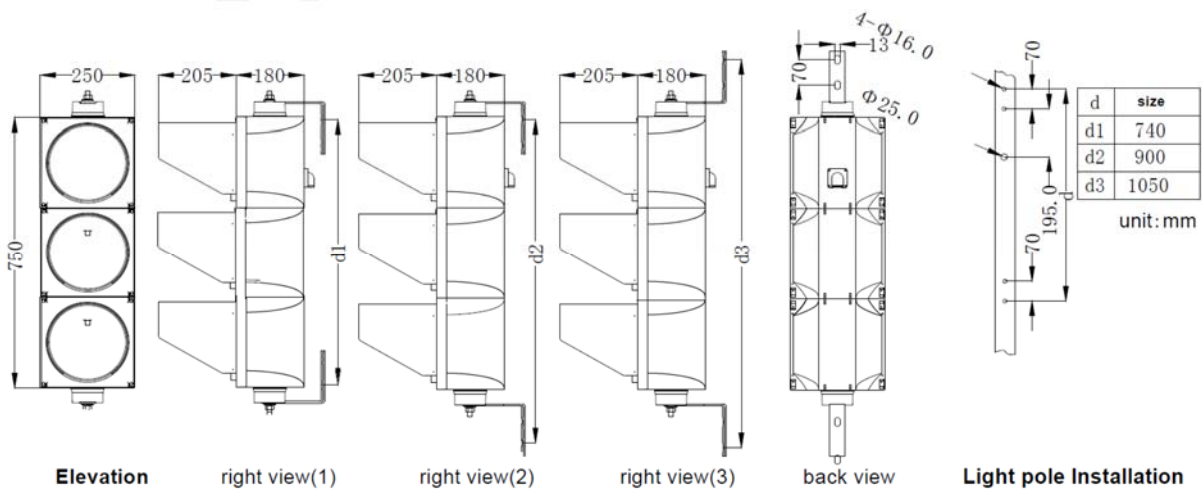

200mm LED Traffic Lights Model No.: TP200x3

Product Features

Novel design with beautiful appearance
Low power consumption
High efficiency and brightness
Large viewing angle
Long lifespan: 80 000 hours
Multi-layer sealed and waterproof

Visual distance: $\geq 400\text{m}$
Housing: Polycarbonate
Exclusive optical lens and good color uniformity
Long viewing distance
Wide temperature: $-40^{\circ}\text{C} \sim +80^{\circ}\text{C}$

Sun visor: Polycarbonate
Target board: Aluminum
CE, IP55, ITE Standard, RoHS,
TUV, UL, EMC, LVD, WEEE,
Svensk standard SS-EN 12368:2006

Technical Parameters:

Article Number	Color	LED Qty	Light Intensity	Wave Length	Viewing Angle L/R	Viewing Angle U/D	Power	Working Voltage	Housing Material
TP200x3	Red	90	$\leq 400\text{cd}$	$625 \pm 5 \text{ nm}$	60°	30°	6W	11-30VDC/VAC 85V-265VAC, 50/60HZ	PC, UV resistant
	Yellow		$\leq 400\text{cd}$	$590 \pm 2 \text{ nm}$					
	Green		$\leq 600\text{cd}$	$505 \pm 2 \text{ nm}$					

Packing Info:

Carton Size	QTY	GW	NW	Wrapper	Volume (m3)
0,91 * 0,33 * 0,23 m	1 pcs /carton box	6,86 kg	8,0 kg	K=K carton	0,07

Packing List:

Name	Light	L Bracket	Sun Visor	M4x10 Screw	M4x20 Screw	Terminal Cover & Terminal Cover Gasket	Using Manual
Qty. (pcs)	3	2	3	12	4	1	1

Installation Sketch:

Address
LED Light Scandinavia AB
Lerklockan 8
739 93 Riddarhyttan
Sweden
Phone
+46 (0)73-679 35 50

Company headquarters
Riddarhyttan
Bank
Handelsbanken
IBAN
SE09 6000 0000 0008 0664 0448
BIC
HANDSESS

Bankgiro
548-7319
Organization no
556968-1157
VAT number
SE556968115701
Holds F-tax certificate

Internet
www.ledochled.se
E-mail
info@ledochled.se
Terms & delivery conditions
www.ledochled.se/villkor