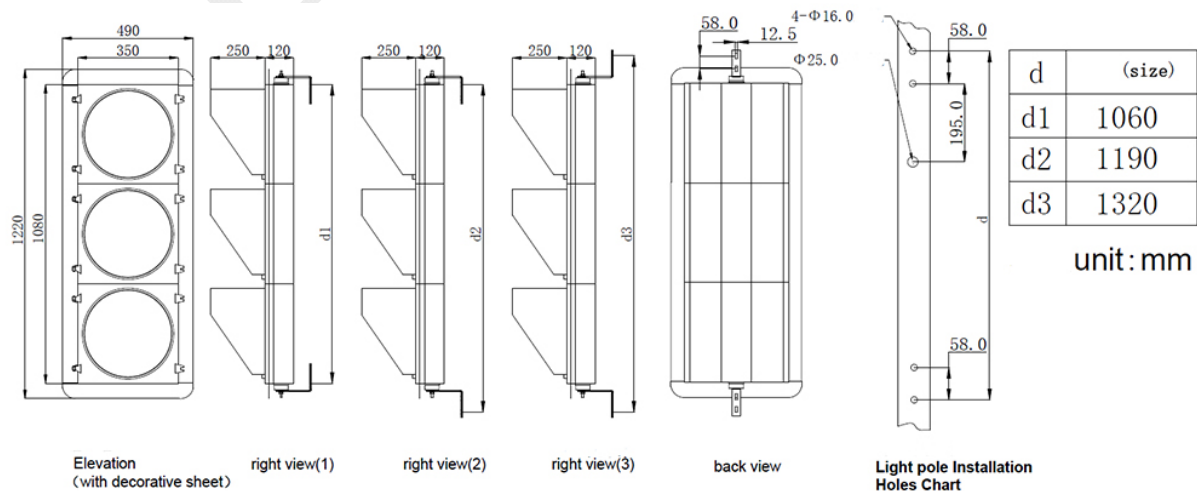

Ø300 mm LED Traffic Lights Model No.: TP300x3AD

Product Features

Novel design with beautiful appearance
Low power consumption
High efficiency and brightness
Large viewing angle
Long lifespan: 80 000 hours
Multi-layer sealed and waterproof

Visual distance: $\geq 600\text{m}$
Housing: Aluminum, Alloy steel,
Polycarbonate
Sun visor: Aluminum / Alloy steel
Exclusive optical lens and good
color uniformity

Long viewing distance
Wide temperature: $-40^{\circ}\text{C}\sim+80^{\circ}\text{C}$
CE, IP55, ITE Standard, RoHS,
TUV, UL, EMC, LVD, WEEE,
Swedish standard SS-EN 12368:2006

Technical Parameters:

Article Number	Color	LED Qty	Light Intensity	Wave Length	Viewing Angle L/R	Viewing Angle U/D	Power	Working Voltage	Housing Material
TP300x3AD	Red	91	$\leq 950\text{cd}$	$625\pm 5\text{ nm}$	30°	30°	9W	11-30VDC/VAC 85V-265VAC, 50/60HZ	Aluminum, Alloy steel, PC, UV resistant
	Yellow		$\leq 950\text{cd}$	$590\pm 2\text{ nm}$					
	Green		$\leq 1050\text{cd}$	$505\pm 2\text{ nm}$					

Packing Info:

Carton Size	QTY	GW	NW	Wrapper	Volume (m3)
1,21 * 0,42 * 0,21 m	1 pcs /carton box	14 kg	12 kg	K=K carton	0,1

Packing List:

Name	Light	L Bracket	Sun Visor	M4x8 Screw	M4x8 Screw with gasket	Terminal Cover & Terminal Cover Gasket	Using Manual
Qty. (pcs)	3	2	3	32	8	1	1

Installation Sketch:

Address
LED Light Scandinavia AB
Lerklockan 8
739 93 Riddarhyttan
Sweden
Phone
+46 (0)73-679 35 50

Company headquarters
Riddarhyttan
Bank
Handelsbanken
IBAN
SE09 6000 0000 0008 0664 0448
BIC
HANDSESS

Bankgiro
548-7319
Organization no
556968-1157
VAT number
SE556968115701
Holds F-tax certificate

Internet
www.ledochled.se
E-mail
info@ledochled.se
Terms & delivery conditions
www.ledochled.se/villkor