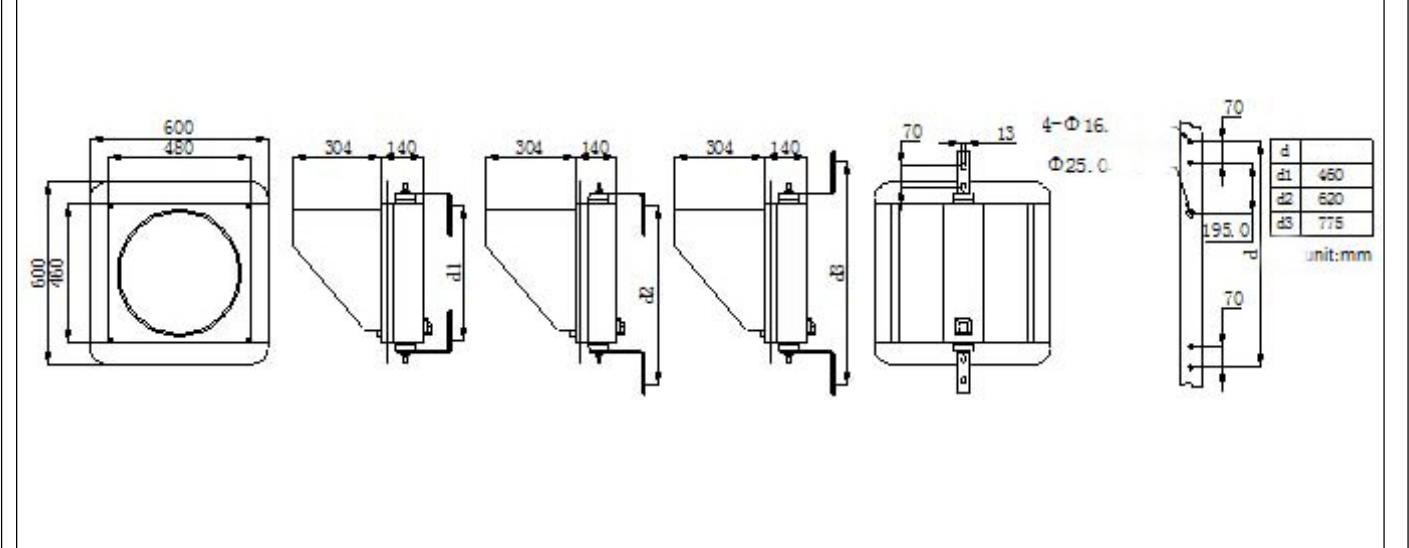

Technical Parameter s :

Color	LED Qty	Light Intensity	Wave length	Viewing angle		Power	Working Voltage	Housing Material
				L/ R	U/D			
Yellow circle	134pcs	≥ 10000cd/m²	590±5nm	10°	10°	≤ 10W	24V DC (20-28V) 50/60HZ	PC

Packing Info. :

Carton size	QTY	GW (Kg)	NW (Kg)	Wrapper	Volume (m3)
520*510*250mm	1pcs/carton	10.0	8.5	Export carton	0.066

Packing List :

Name	Light	L Bracket	Sun visor	Target Board	M4× 10 Screw	M4× 8 Screw & nut with gasket	Instruction	Certificate
Qty.(pcs)	1	2	1	4	8	8	1	1

Installation Sketch

LED Light Scandinavia AB
Lerklockan 8
730 91 Riddarhyttan
Sverige
www.ledochled.se