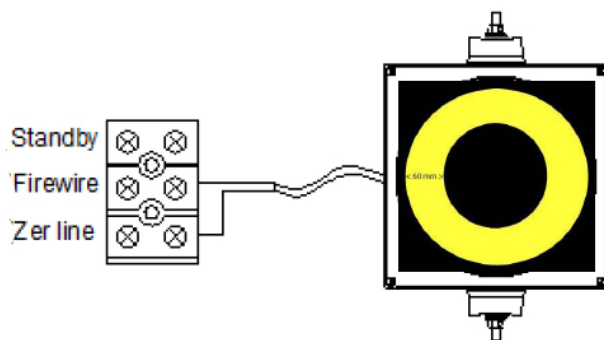

Φ 400mm Amber Circle Signal Light

Model No. : TP400x1C-Y

Connection Sketch

Black : Common
yellow : yellow light

Product Photo

Product Features

- ☒ Novel design with beautiful appearance
- ☒ Low power consumption
- ☒ High efficiency and brightness
- ☒ Automatic dimming and monitoring function as requested.
- ☒ Long lifespan more than 100,000 hours
- ☒ Multi-layer sealed and waterproof
- ☒ -40 ~ +85 Degrees Celsius
- ☒ Exclusive optical lens and good color uniformity
- ☒ Long viewing distance
- ☒ Keep up with CE, ITE

Technical Parameter s :

Color	LED Qty	Light Intensity	Wave length	Viewing angle		Power	Working Voltage	Housing Material
				L/ R	U/D			
Yellow circle	134pcs	≥ 10000cd/m ²	590±5nm	10°	10°	≤ 10W	24V DC (20-28V) 50/60HZ	PC