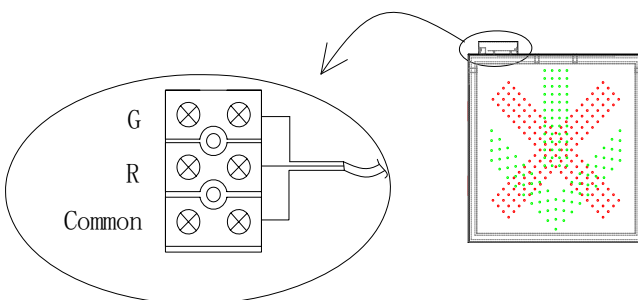

600×600mm Red Cross & Green Arrow Traffic Signal Lights

Model No. : TP600x1XP

Connection Sketch

Black: Common
Red: red light
Green: green light

Product Photo

Product Features

- Novel design with beautiful appearance
- Low power consumption
- High efficiency and brightness
- Large viewing angle
- Long lifespan-more than 80 000 hours
- Multi-layer sealed and waterproof
- Exclusive optical lensing and good color uniformity
- Long viewing distance

Technical Parameters:

Color	LED Qty	Light Intensity	Wave length	Viewing angle		Power	Working Voltage	Housing Material
				L/ R	U/D			
Red	160pcs	$\geq 15000\text{cd/m}^2$	625 \pm 5nm	30°	30°	$\leq 13\text{W}$	85V-265VAC, 50/60HZ	Cold-rolled Iron or Steel
Green	120pcs	$\geq 25000\text{cd/m}^2$	505 \pm 5nm	30°	30°	$\leq 11\text{W}$		

Installation Size