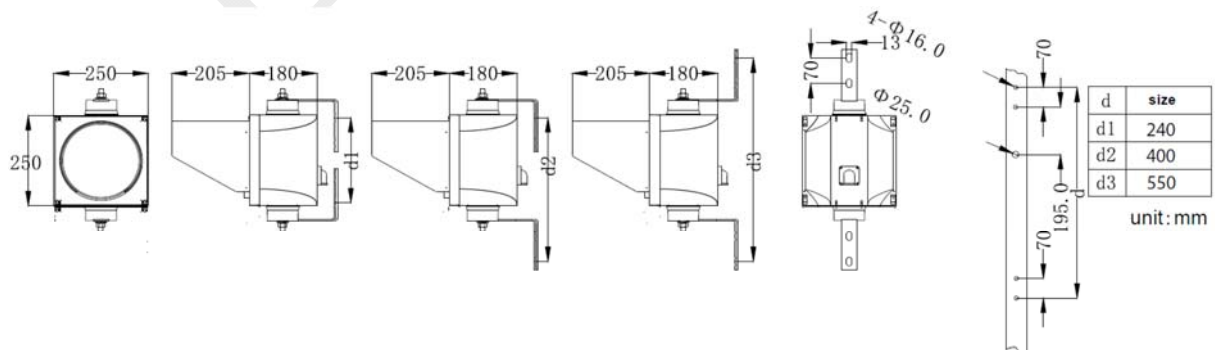

Installation Sketch:

Elevation

right view(1)

right view(2)

right view(3)

back view

Light pole Installation Holes Chart

Address
Baiona AB
Hagagatan 34
113 47 Stockholm
Sweden
Phone
+46 (0)73-679 35 50

Company headquarters
Stockholm
Bank
Handelsbanken
IBAN
SE78 6000 0000 0005 9016 1881
BIC
HANDSESS

Bankgiro
5456-5197
Organization no
559243-2479
VAT number
SE559243247901
Holds F-tax certificate

Internet
www.ledochled.se
E-mail
info@ledochled.se
Terms & delivery conditions
www.ledochled.se/villkor