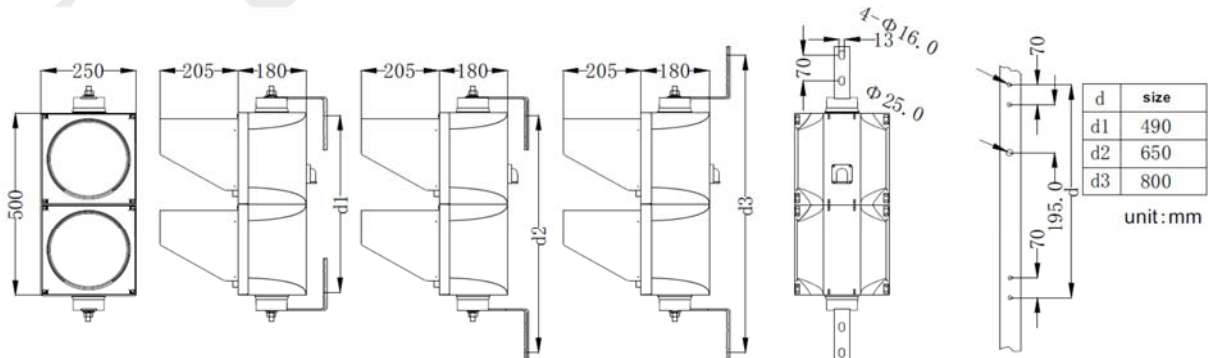

Installation Sketch:

Elevation

right view(1)

right view(2)

right view(3)

back view

Light pole Installation Holes Chart

Address
LED Light Scandinavia AB
Lerklockan 8
739 93 Riddarhyttan
Sweden
Phone
+46 (0)73-679 35 50

Company headquarters
Riddarhyttan
Bank
Handelsbanken
IBAN
SE09 6000 0000 0008 0664 0448
BIC
HANDSESS

Bankgiro
548-7319
Organization no
556968-1157
VAT number
SE556968115701
Holds F-tax certificate

Internet
www.ledochled.se
E-mail
info@ledochled.se
Terms & delivery conditions
www.ledochled.se/villkor