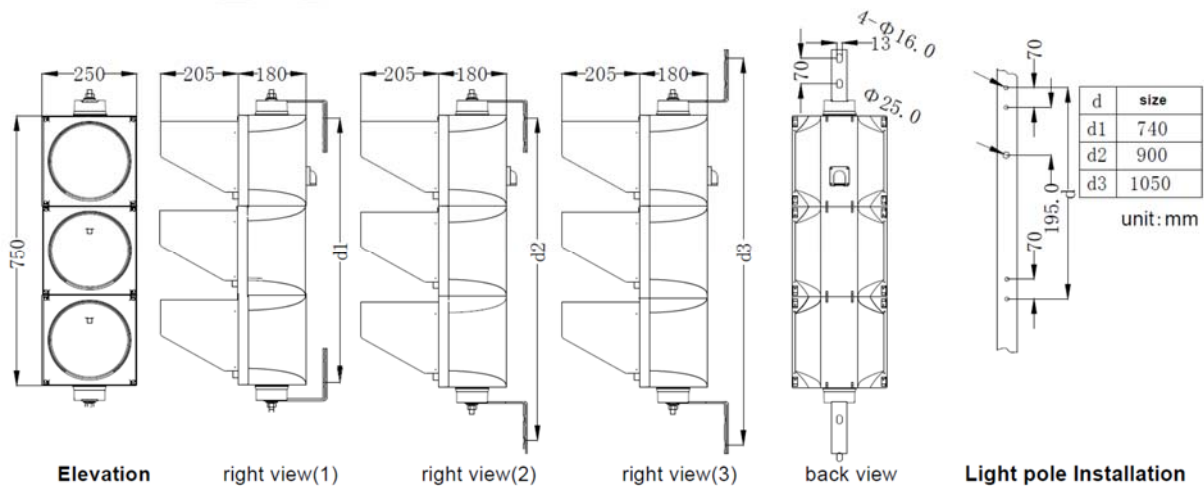

200mm LED Traffic Lights Model No.: TP200x3D

Product Features

Novel design with beautiful appearance
Low power consumption
High efficiency and brightness
Large viewing angle
Long lifespan: 80 000 hours
Multi-layer sealed and waterproof

Visual distance: $\geq 400\text{m}$
Housing: Polycarbonate
Exclusive optical lens and good color uniformity
Long viewing distance
Wide temperature: $-40^{\circ}\text{C} \sim +80^{\circ}\text{C}$

Sun visor: Polycarbonate
Target board: Aluminum
CE, IP55, ITE Standard, RoHS,
TUV, UL, EMC, LVD, WEEE,
Svensk standard SS-EN 12368:2006

Technical Parameters:

Article Number	Color	LED Qty	Light Intensity	Wave Length	Viewing Angle L/R	Viewing Angle U/D	Power	Working Voltage	Housing Material
TP200x3D	Red	61	$\leq 400\text{cd}$	$625 \pm 5 \text{ nm}$	30°	30°	6W	11-30VDC/VAC 85V-265VAC, 50/60HZ	PC, UV resistant
	Yellow		$\leq 400\text{cd}$	$590 \pm 2 \text{ nm}$					
	Green		$\leq 600\text{cd}$	$505 \pm 2 \text{ nm}$					

Packing Info:

Carton Size	QTY	GW	NW	Wrapper	Volume (m3)
0,91 * 0,33 * 0,23 m	1 pcs /carton box	6,86 kg	8,0 kg	K=K carton	0,07

Packing List:

Name	Light	L Bracket	Sun Visor	M4×10 Screw	M4×20 Screw	Terminal Cover & Terminal Cover Gasket	Using Manual
Qty. (pcs)	3	2	3	12	4	1	1

Installation Sketch:

Address
LED Light Scandinavia AB
Lerklockan 8
739 93 Riddarhyttan
Sweden
Phone
+46 (0)73-679 35 50

Company headquarters
Riddarhyttan
Bank
Handelsbanken
IBAN
SE09 6000 0000 0008 0664 0448
BIC
HANDSESS

Bankgiro
548-7319
Organization no
556968-1157
VAT number
SE556968115701
Holds F-tax certificate

Internet
www.ledochled.se
E-mail
info@ledochled.se
Terms & delivery conditions
www.ledochled.se/villkor