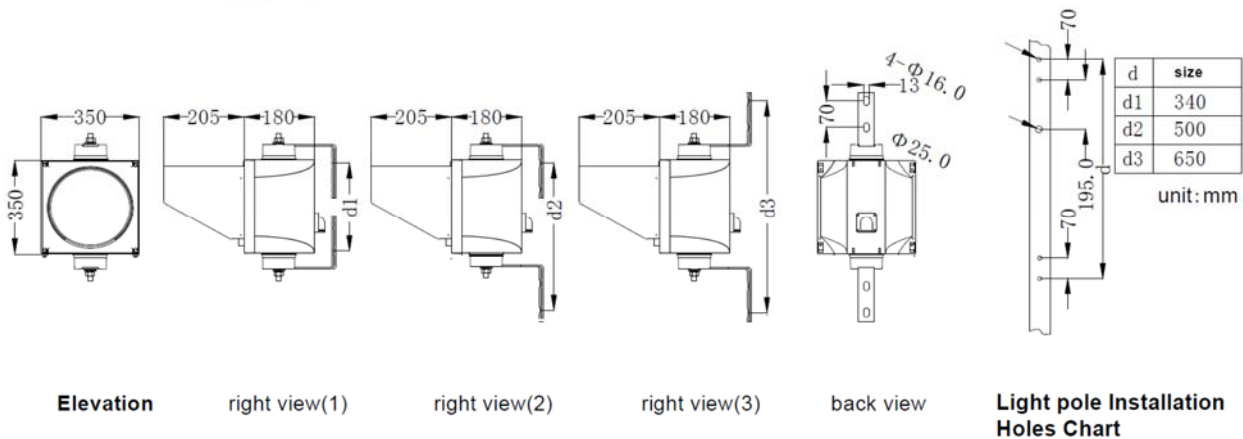

Installation Sketch:

Address
LED Light Scandinavia AB
Lerklockan 8
739 93 Riddarhyttan
Sweden
Phone
+46 (0)73-679 35 50

Company headquarters
Riddarhyttan
Bank
Handelsbanken
IBAN
SE09 6000 0000 0008 0664 0448
BIC
HANDSESS

Bankgiro
548-7319
Organization no
556968-1157
VAT number
SE556968115701
Holds F-tax certificate

Internet
www.ledochled.se
E-mail
info@ledochled.se
Terms & delivery conditions
www.ledochled.se/villkor