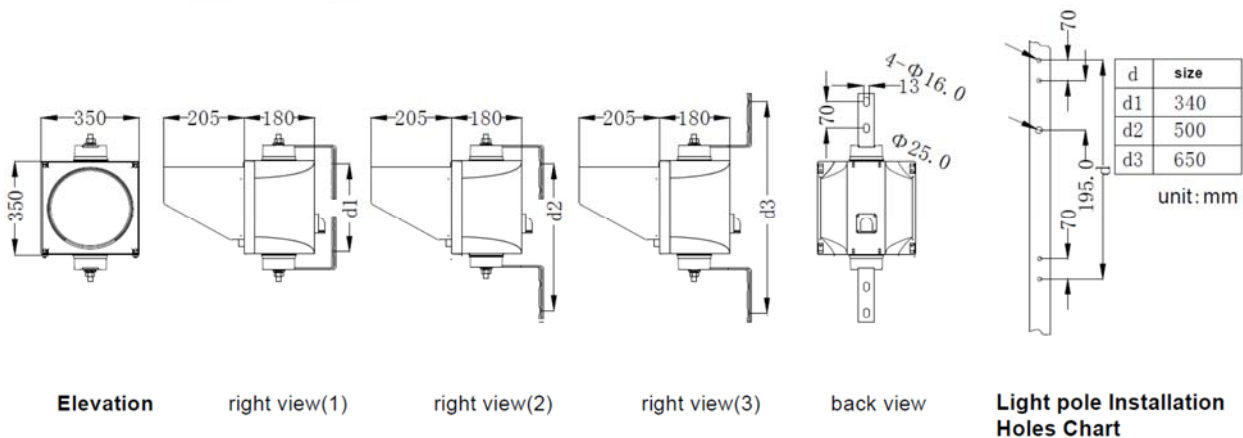

Installation Sketch:

Address
LED Light Scandinavia AB
Lerklockan 8
739 93 Riddarhyttan
Sweden
Phone
+46 (0)73-679 35 50

Company headquarters
Riddarhyttan
Bank
Handelsbanken
IBAN
SE09 6000 0000 0008 0664 0448
BIC
HANDSESS

Bankgiro
548-7319
Organization no
556968-1157
VAT number
SE556968115701
Holds F-tax certificate

Internet
www.ledochled.se
E-mail
info@ledochled.se
Terms & delivery conditions
www.ledochled.se/villkor