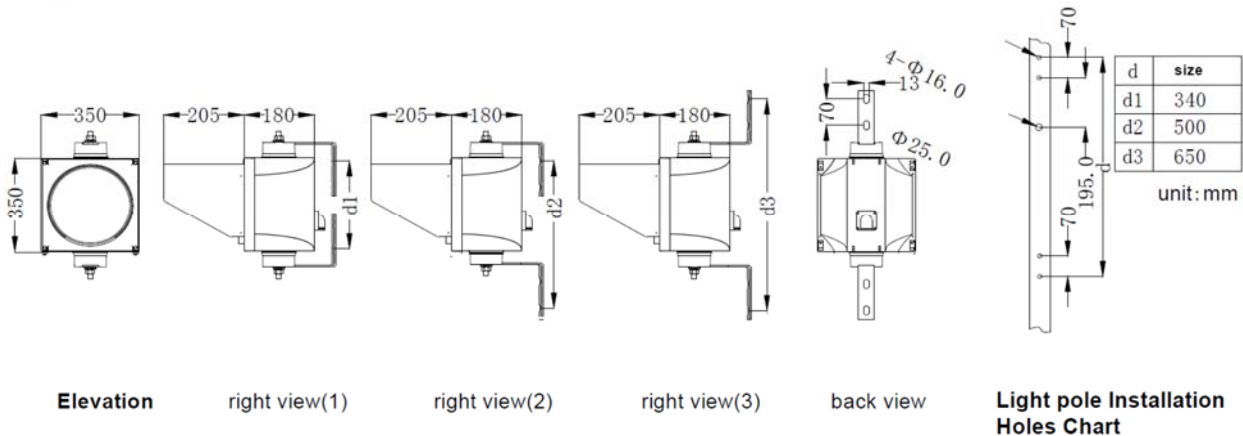

Installation Sketch:

Address
LED Light Scandinavia AB
Lerklockan 8
739 93 Riddarhyttan
Sweden
Phone
+46 (0)73-679 35 50

Company headquarters
Riddarhyttan
Bank
Handelsbanken
IBAN
SE09 6000 0000 0008 0664 0448
BIC
HANDSESS

Bankgiro
548-7319
Organization no
556968-1157
VAT number
SE556968115701
Holds F-tax certificate

Internet
www.ledochled.se
E-mail
info@ledochled.se
Terms & delivery conditions
www.ledochled.se/villkor